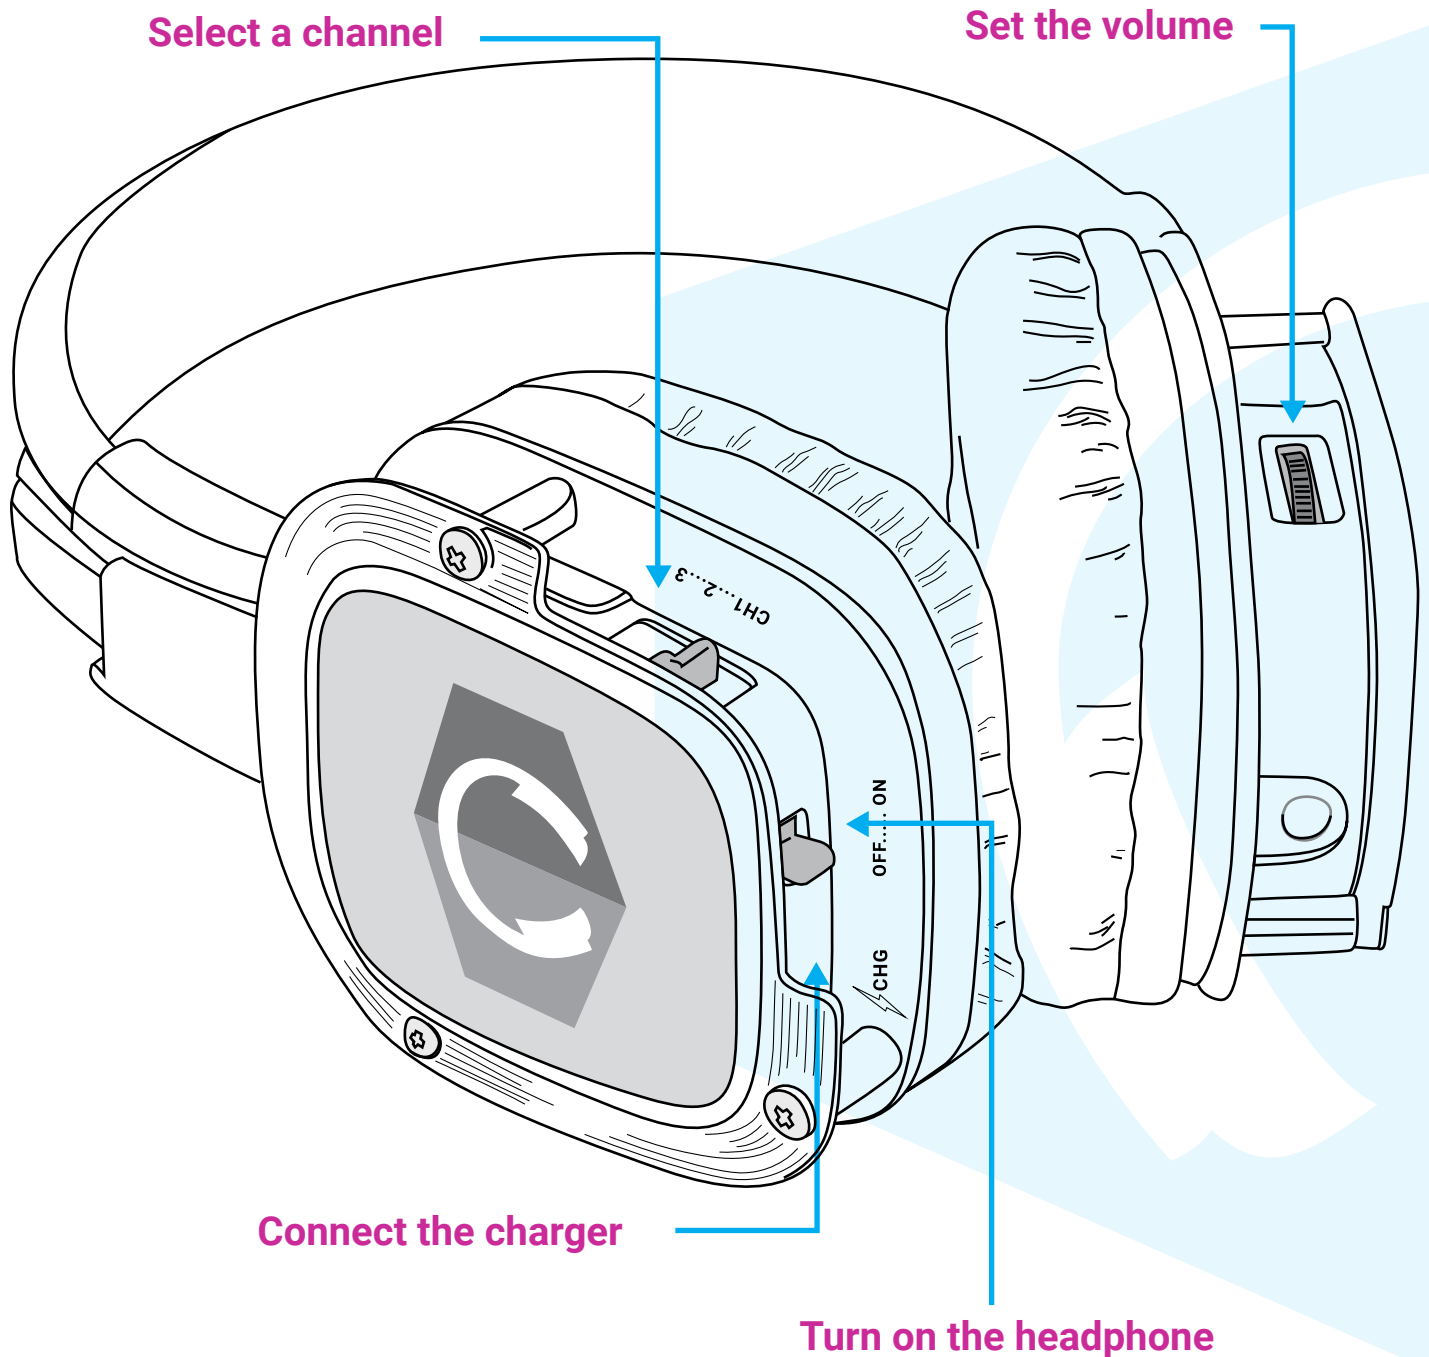

SDB HD9-RGB Wireless headphone

SDB HD9-RGB Wireless headphone

Charge for at least 3 hours for 8 hours of use

SDB HD9-RGB Wireless headphone

The SILENT DISCO BOX HD9-RGB wireless headphone is specially developed for intensive use for silent entertainment. The structural virtue and straightforward controls are clear characteristics of a specified design. The headphone has three pre-programmed RF channels, which are easy recalled with the control switch. For each RF channel, the LED lights up in a different color in the ear pads. Besides the RF channel selection, the headphone is equipped with a volume control and a power switch. Each headphone operates on an internal battery for about 8 hours. Charging the internal battery only takes 3 hours. The adjustable headband makes a tight but comfortable fit, which makes the headphone wearable for children from eight years old and up.

Quick Start.

1. Switch the power switch on. The ear pads will illuminate blue, red or green.
2. If the ear pads do not illuminate charge the internal battery by plugging the charger next to the power switch. The ear pads will illuminate red. When the battery is fully charged, the ear pad will illuminate green.
3. Check the channel switch and make sure that the switch on the transmitter is in the same position. The ear pads on the headphone will illuminate in different color for channel. Blue (channel 1), Red (channel 2), Green (channel 3).
4. Adjust the volume control to the desired level.

If no signal is received by the headphone, it will immediately mute at once, to save the battery.

Specifications.

Wireless Stereo Headphone with 40mm Mylar speakers.

UHF/RF system working on FM modulation.

Three color LED indicator in ear pads of the headphone which displays the channel.

Frequencies; 863.100Mhz, 863.800Mhz, 864.950Mhz.

Independent volume control.

Frequency response 30 – 20000Hz.

Internal power supplied that will provide an 8-hour operating time.